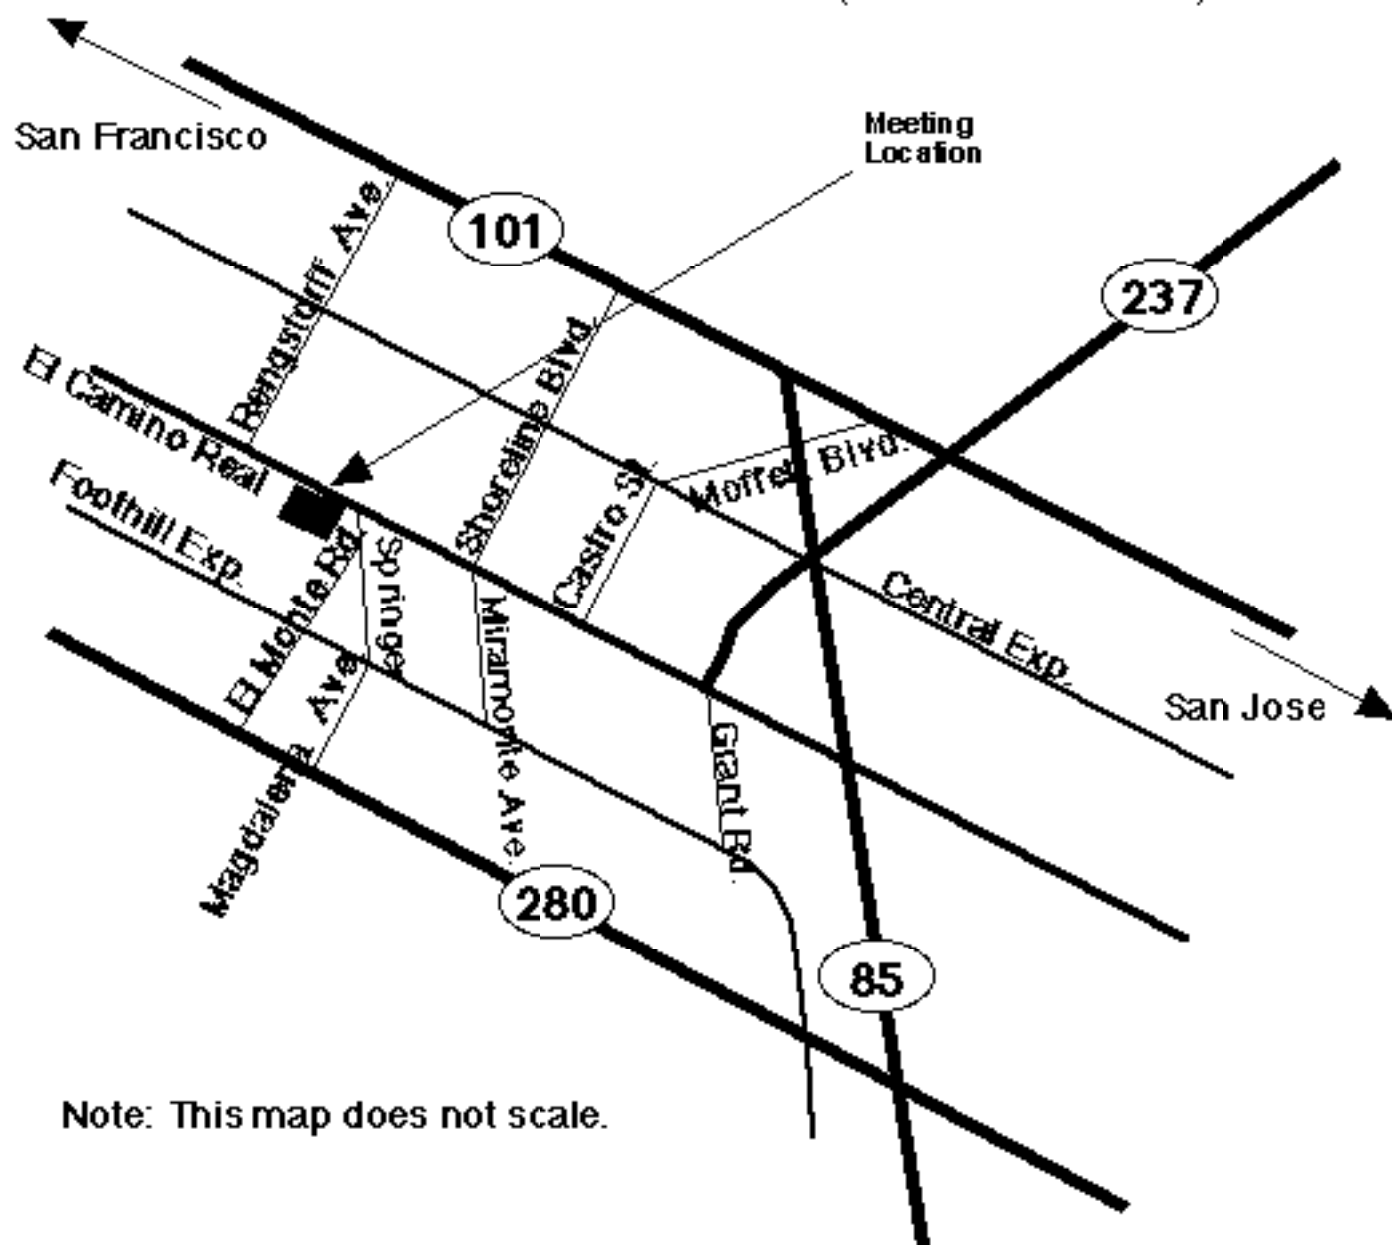

From San Francisco

101 to south.
Exit Rengstorff to South.
Turn left onto El Camino Real.
We are in a building called "ATRIUM" on
your right hand side, just behind "Pizza Hut".

From San Jose

101 to North
Exit Shoreline to South.
Turn right onto El Camino Real.
We are in a building called "ATRIUM" on
your left hand side, just behind "Pizza Hut".

Note: This map does not scale.